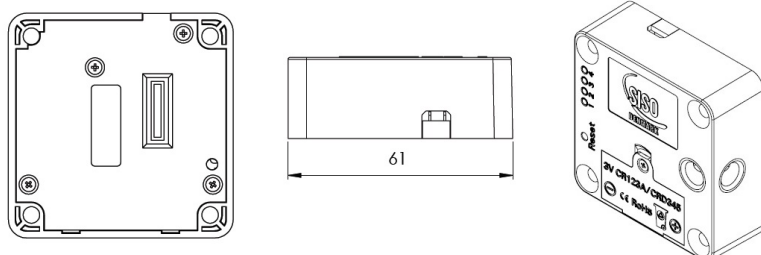

PRODUCT SHEET

Description:

Invis. Mifare1 Lock "Mini" (13,56MHz), 61x61x22mm, Black ABS, No Accessories, No Batteries, 1xCR123A Lithium Battery to, Be Used, Can be Programed to Public, Private or Office Mode, W/Non Locking & Low Battery Alarm, Protection Cover to be, bought Separately, Incl. Adhesive Markers

Item number:

14.60.275-0

Units	Box	Carton	HS Code	Barcode
Pcs.	1	100	8301300000	
				5704866503198

SISO A/S

Mileparken 11
DK-2740 Skovlunde
Denmark
VAT: DK 24786013

Phone +45 45 830 900

www.siso.dk
siso@siso.dk