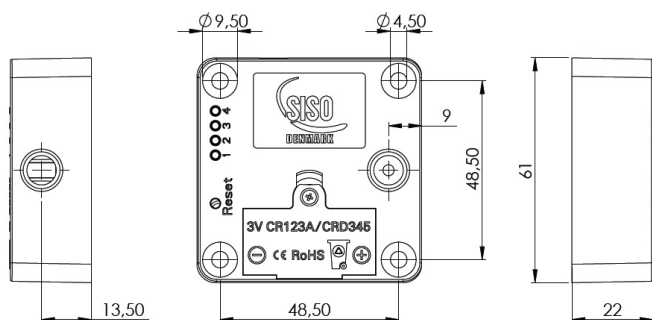

PRODUCT SHEET

Description:

Invis. Mifare1 Lock "Mini" (13,56MHz), 61x61x22mm, Black ABS, No Accessories, No Batteries, 1xCR123A Lithium Battery to, Be Used, Can be Programed to Public, Private or Office Mode, W/Non Locking & Low Battery Alarm, Protection Cover to be, bought Separately, Incl. Adhesive Markers

Item number:

14.60.275-0

Units	Box	Carton	HS Code	Barcode
Pcs.	1	100	8301300000	
				5704866503198

SISO A/S

Mileparken 11
DK-2740 Skovlunde
Denmark
VAT: DK 24786013

Phone +45 45 830 900

www.siso.dk
siso@siso.dk